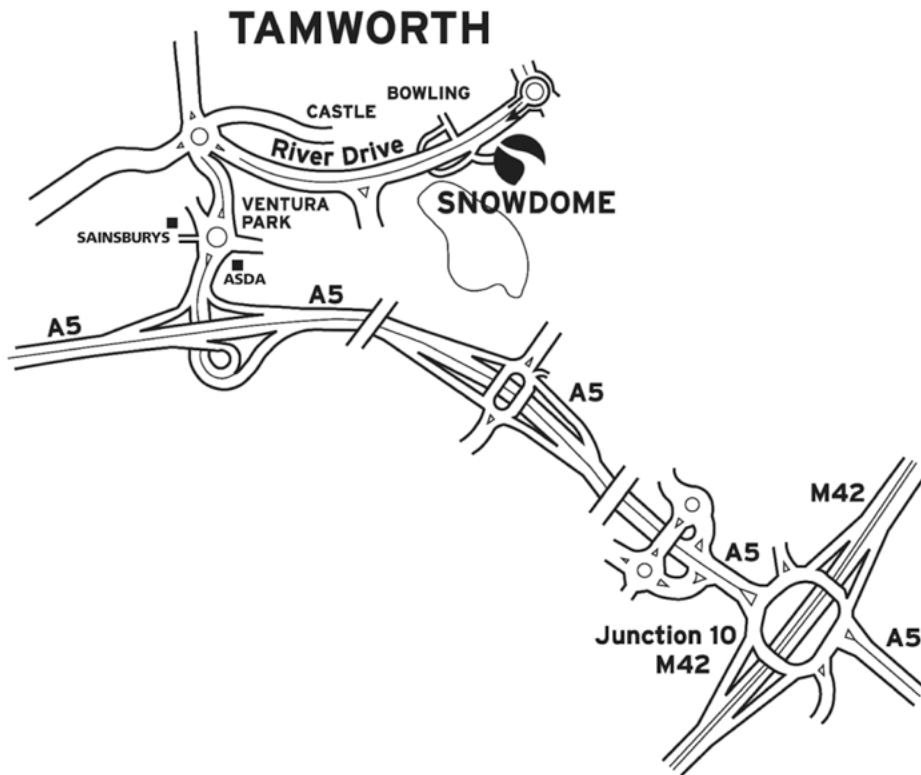

HOW TO FIND US

The SnowDome is easy to find and just 5 minutes from Junction 10 of the M42 or M6 toll road. Simply follow all signs to Tamworth and pick up the brown 'Tourist Information' signs to the SnowDome.