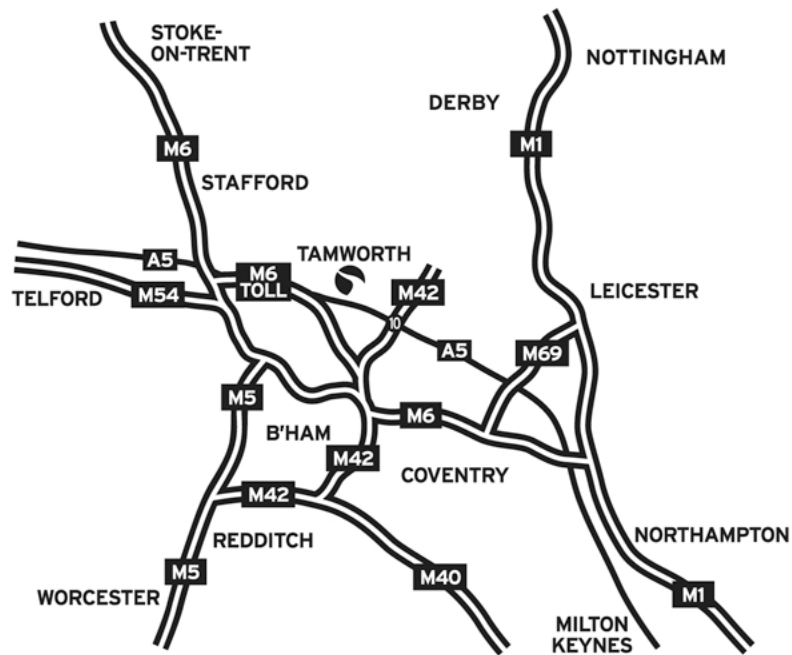

HOW TO FIND US

The SnowDome is easy to find and just 5 minutes from Junction 10 of the M42 or M6 toll road. Simply follow all signs to Tamworth and pick up the brown 'Tourist Information' signs to the SnowDome.