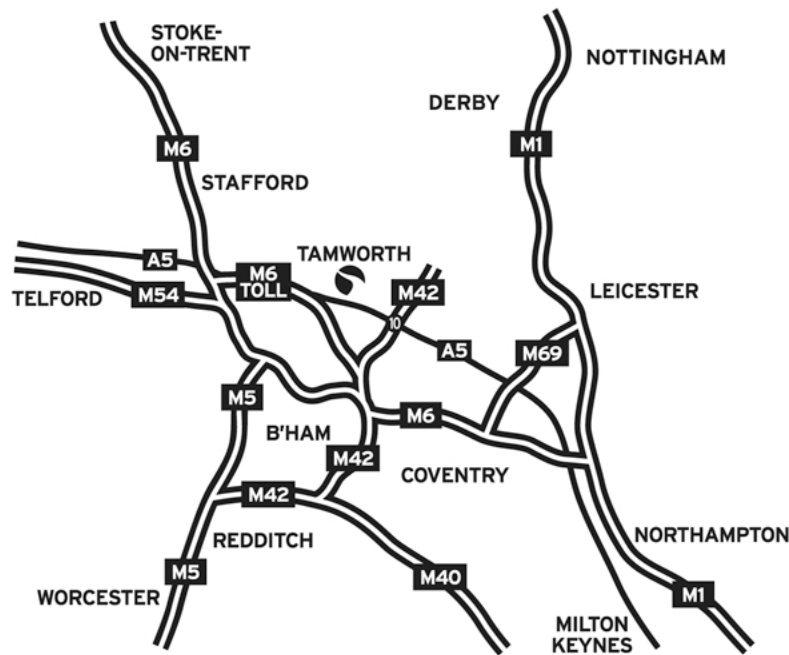

HOW TO FIND US

The SnowDome is easy to find and just 5 minutes from Junction 10 of the M42 or M6 toll road. Simply follow all signs to Tamworth and pick up the brown 'Tourist Information' signs to the SnowDome.