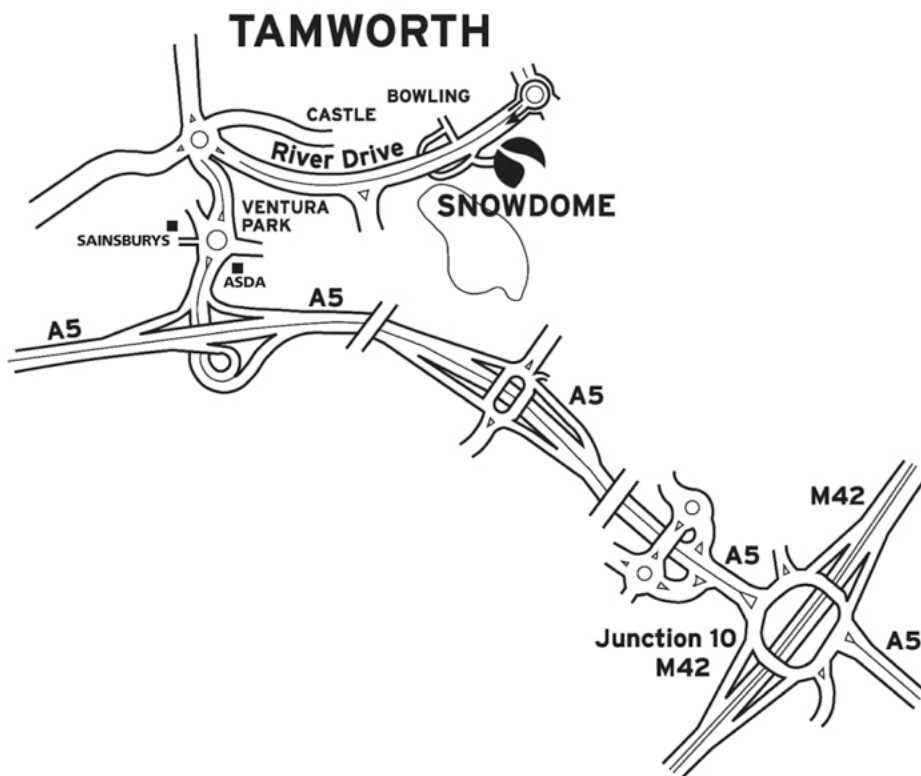

HOW TO FIND US

The SnowDome is easy to find and just 5 minutes from Junction 10 of the M42 or M6 toll road. Simply follow all signs to Tamworth and pick up the brown 'Tourist Information' signs to the SnowDome.