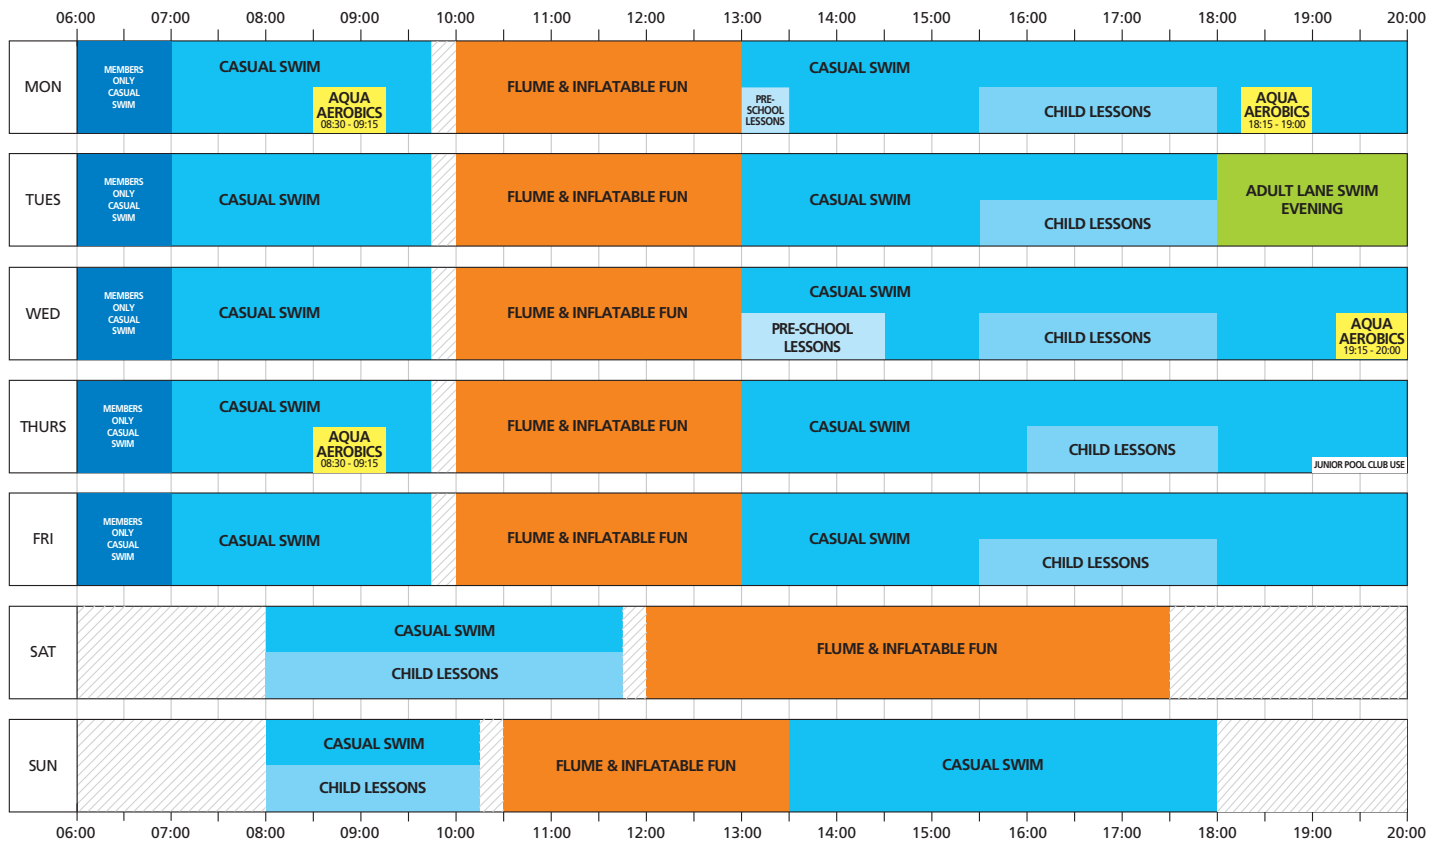

TERM TIME SWIM TIMETABLE

SCHOOL HOLIDAY SWIM TIMETABLE

School, Pre-School & Child Lessons indicates Junior Pool in use. Aqua Aerobics indicates 2 lanes in use. Casual Swim includes lanes subject to availability. All sessions subject to availability and capacity. Aqua Aerobics is not available on Bank Holiday Mondays. Information correct at time of going to print but may be subject to change.  Pool closed