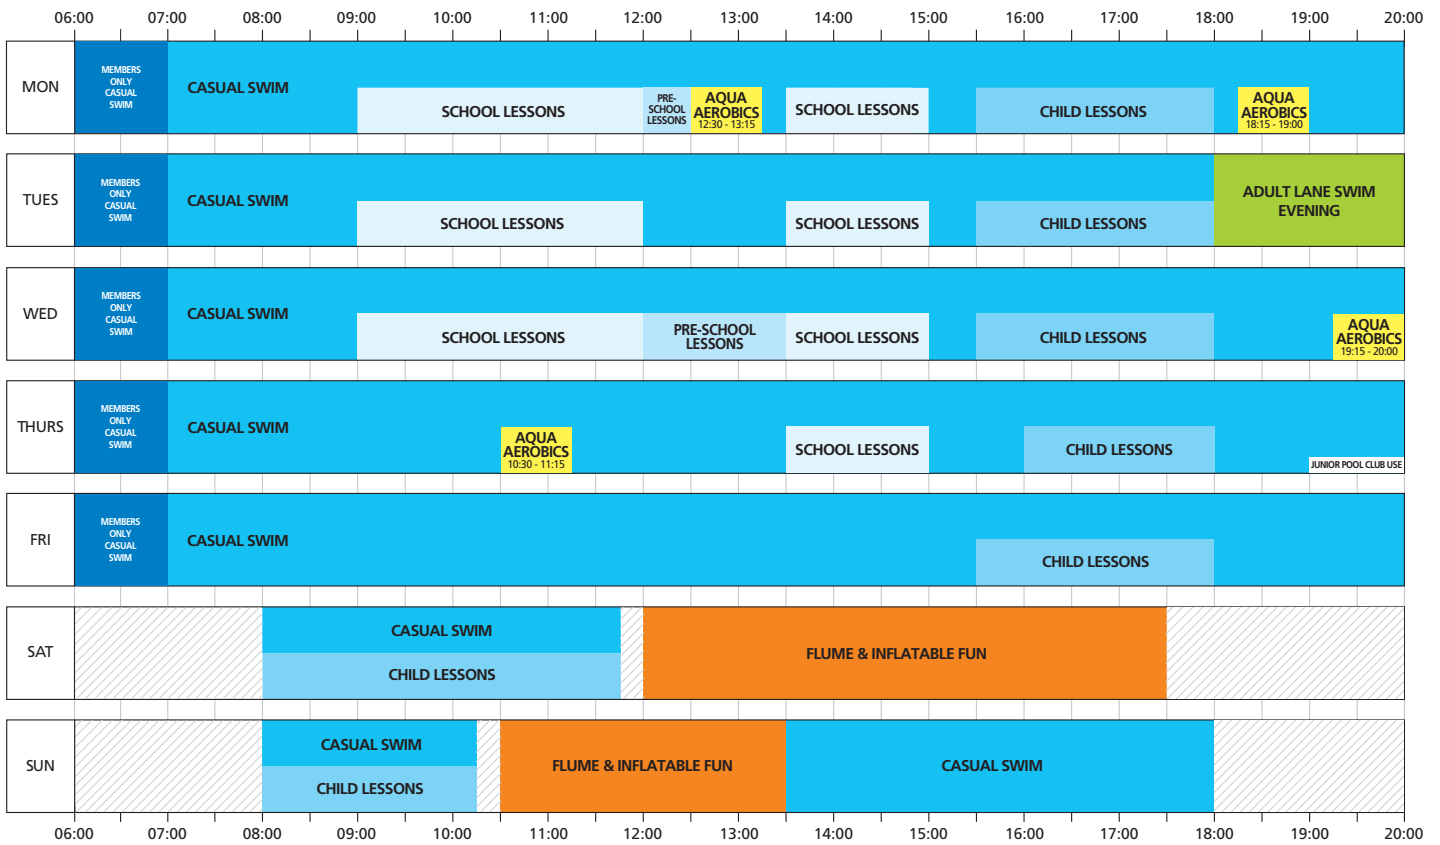

TERM TIME SWIM TIMETABLE

SCHOOL HOLIDAY SWIM TIMETABLE

School, Pre-School & Child Lessons indicates Junior Pool in use. Aqua Aerobics indicates 2 lanes in use. Casual Swim includes lanes subject to availability. All sessions subject to availability and capacity. Aqua Aerobics is not available on Bank Holiday Mondays. Information correct at time of going to print but may be subject to change.  Pool closed