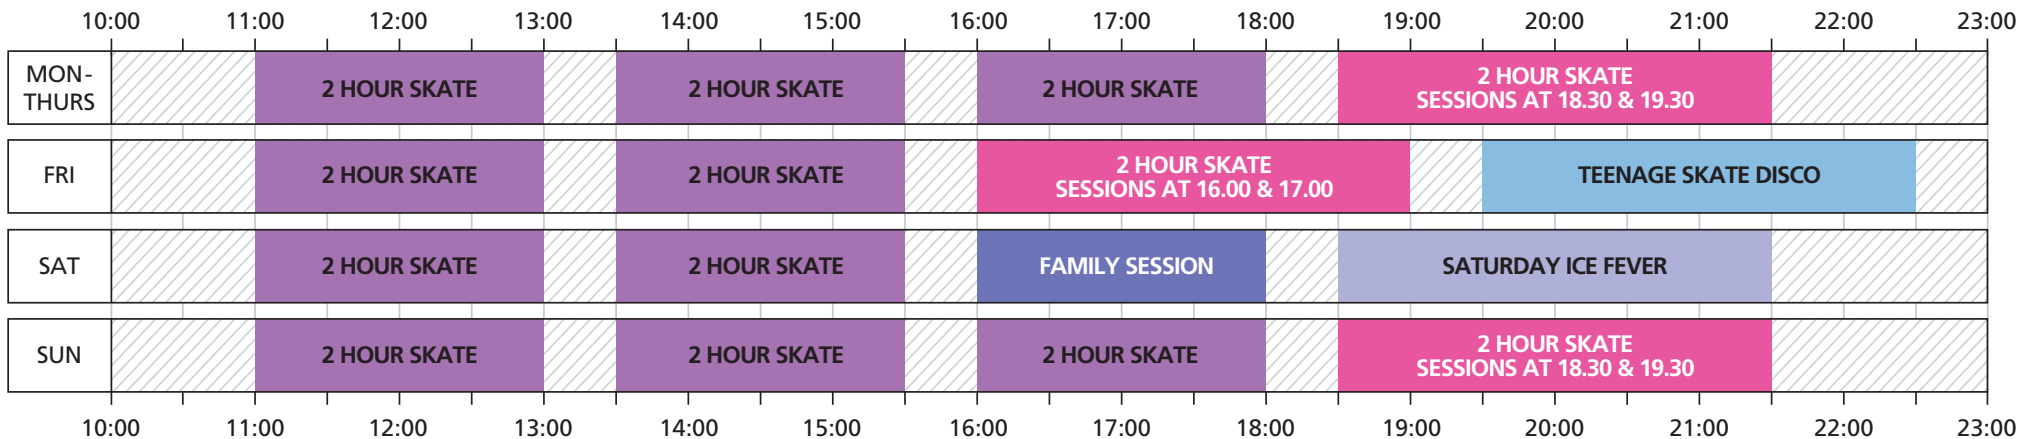

TERM TIME ICE SKATE TIMETABLE

SCHOOL HOLIDAY ICE SKATE TIMETABLE

Open Ice sessions may include a mid session resurface of the ice. All lessons must be pre-booked. Attend a midweek lesson during term time and enjoy a free skating session after your lesson. Book online or phone for details.