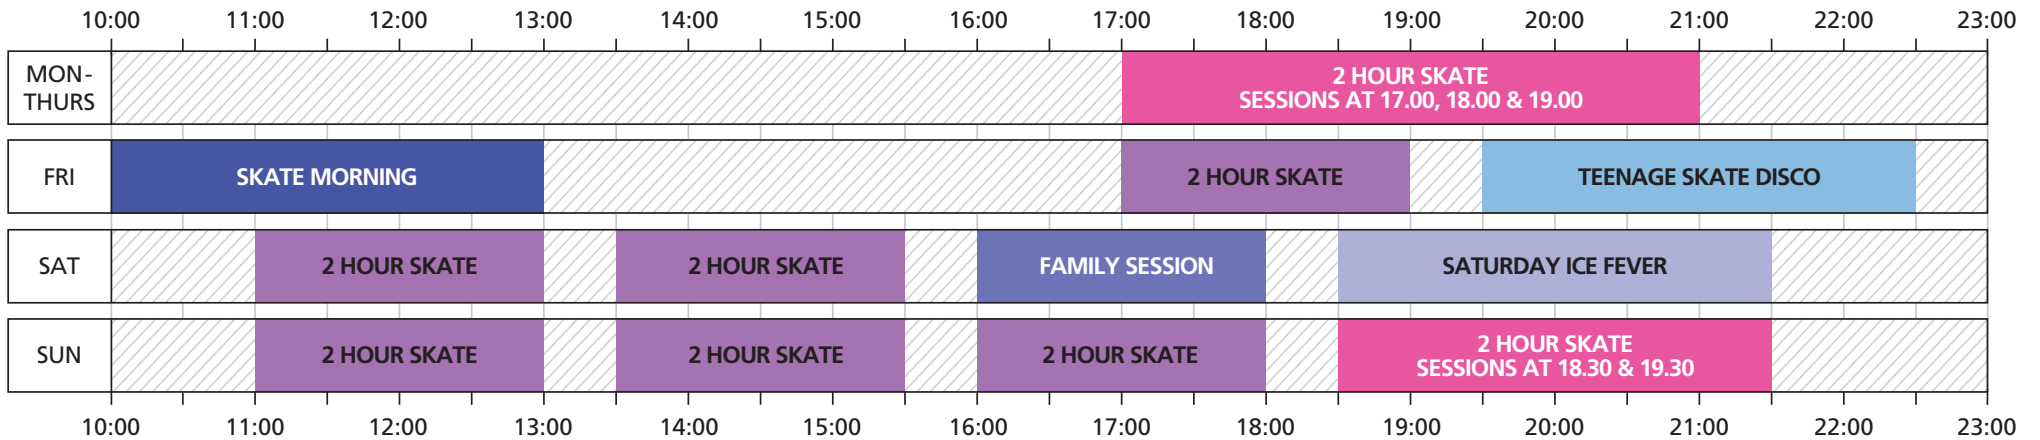

TERM TIME ICE SKATE TIMETABLE

SCHOOL HOLIDAY ICE SKATE TIMETABLE

Open Ice sessions may include a mid session resurface of the ice. All lessons must be pre-booked. Attend a midweek lesson during term time and enjoy a free skating session after your lesson. Book online or phone for details.