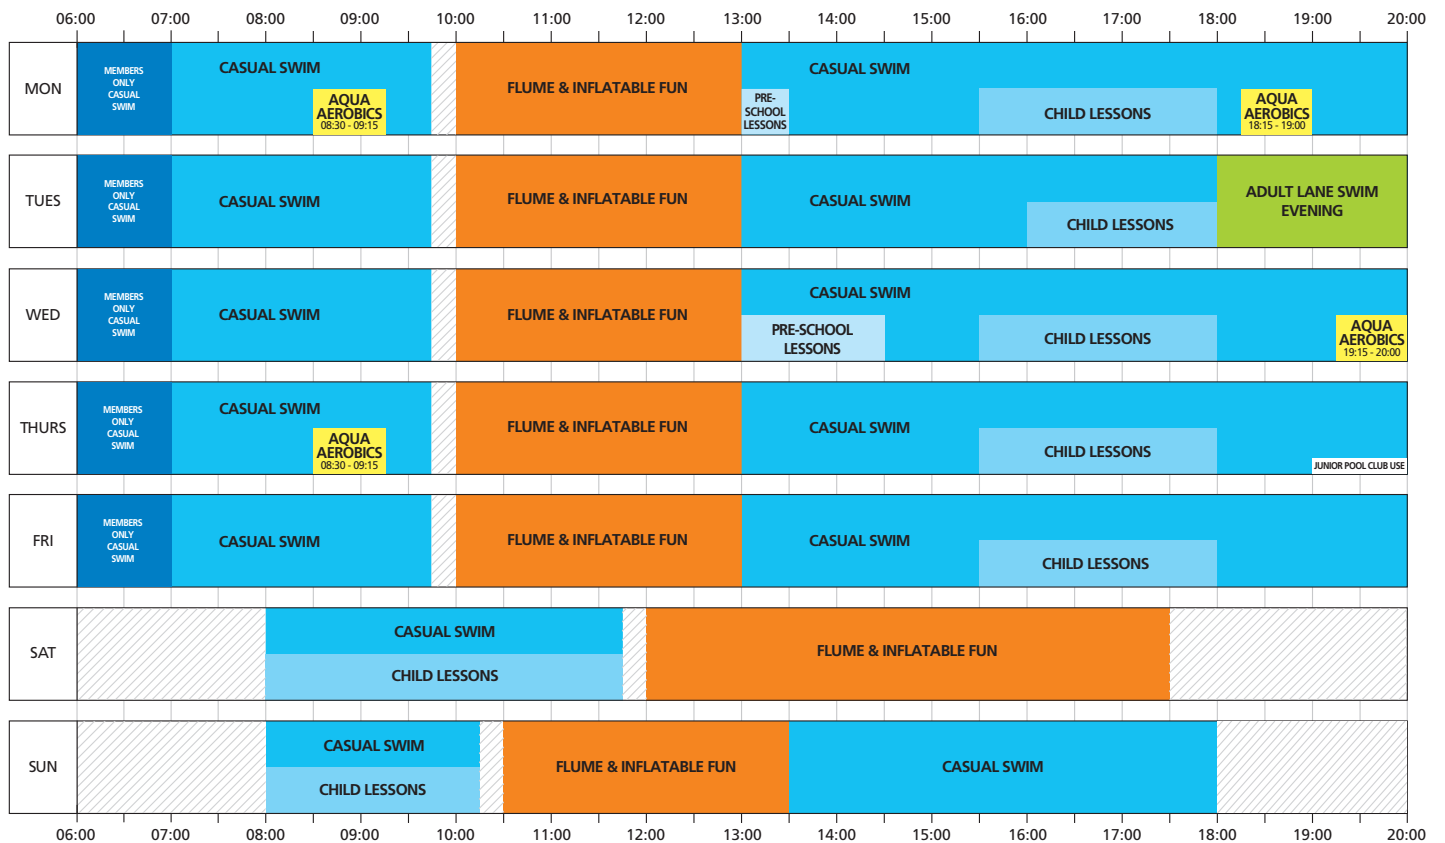

TERM TIME SWIM TIMETABLE

SCHOOL HOLIDAY SWIM TIMETABLE

School, Pre-School & Child Lessons indicates Junior Pool in use. Aqua Aerobics indicates 2 lanes in use. Casual Swim includes lanes subject to availability. All sessions subject to availability and capacity. Aqua Aerobics is not available on Bank Holiday Mondays. Information correct at time of going to print but may be subject to change.  Pool closed