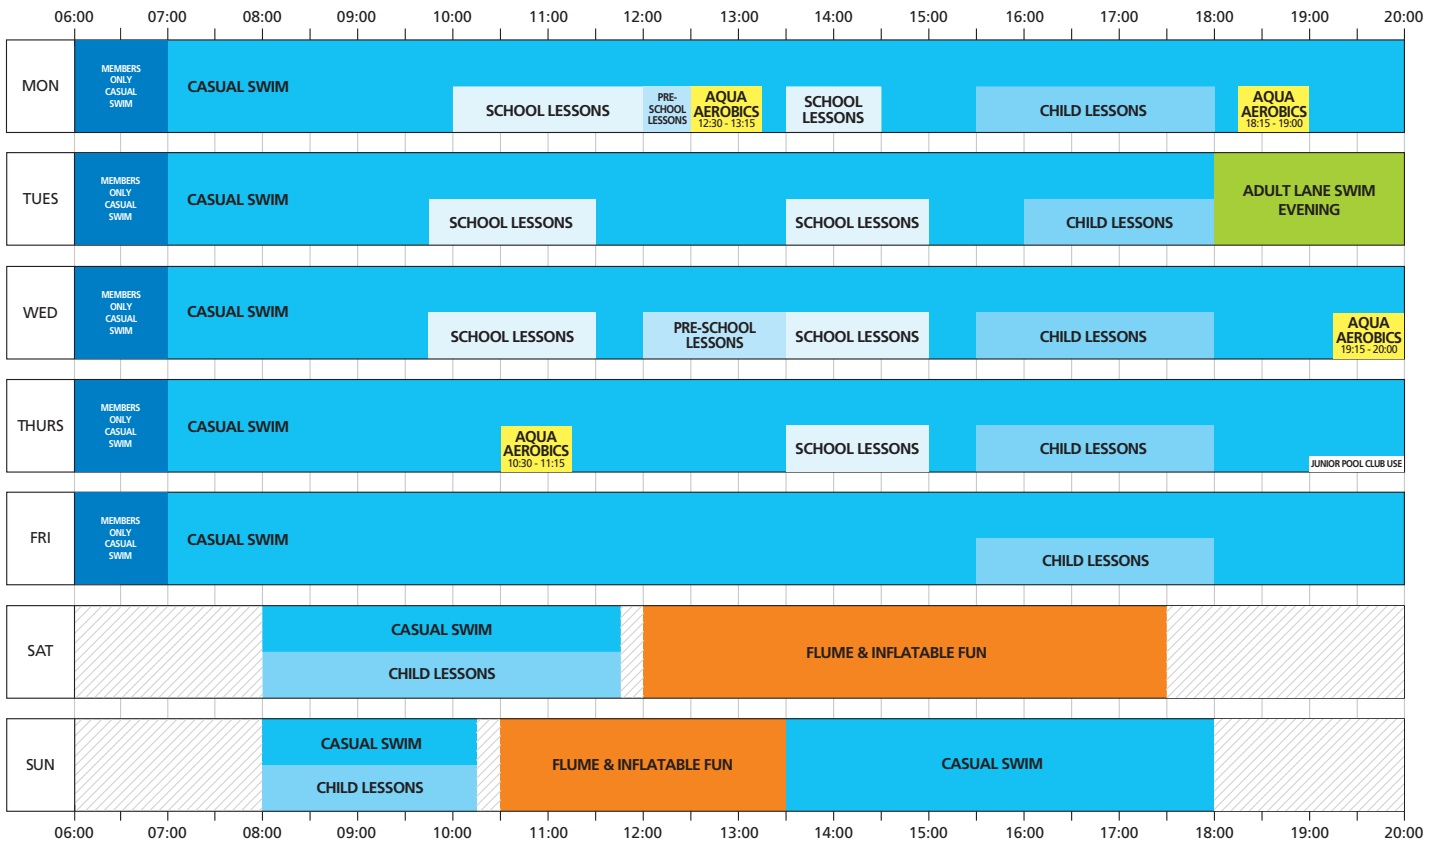

TERM TIME SWIM TIMETABLE

SCHOOL HOLIDAY SWIM TIMETABLE

School, Pre-School & Child Lessons indicates Junior Pool in use. Aqua Aerobics indicates 2 lanes in use. Casual Swim includes lanes subject to availability. All sessions subject to availability and capacity. Aqua Aerobics is not available on Bank Holiday Mondays. Information correct at time of going to print but may be subject to change.  Pool closed